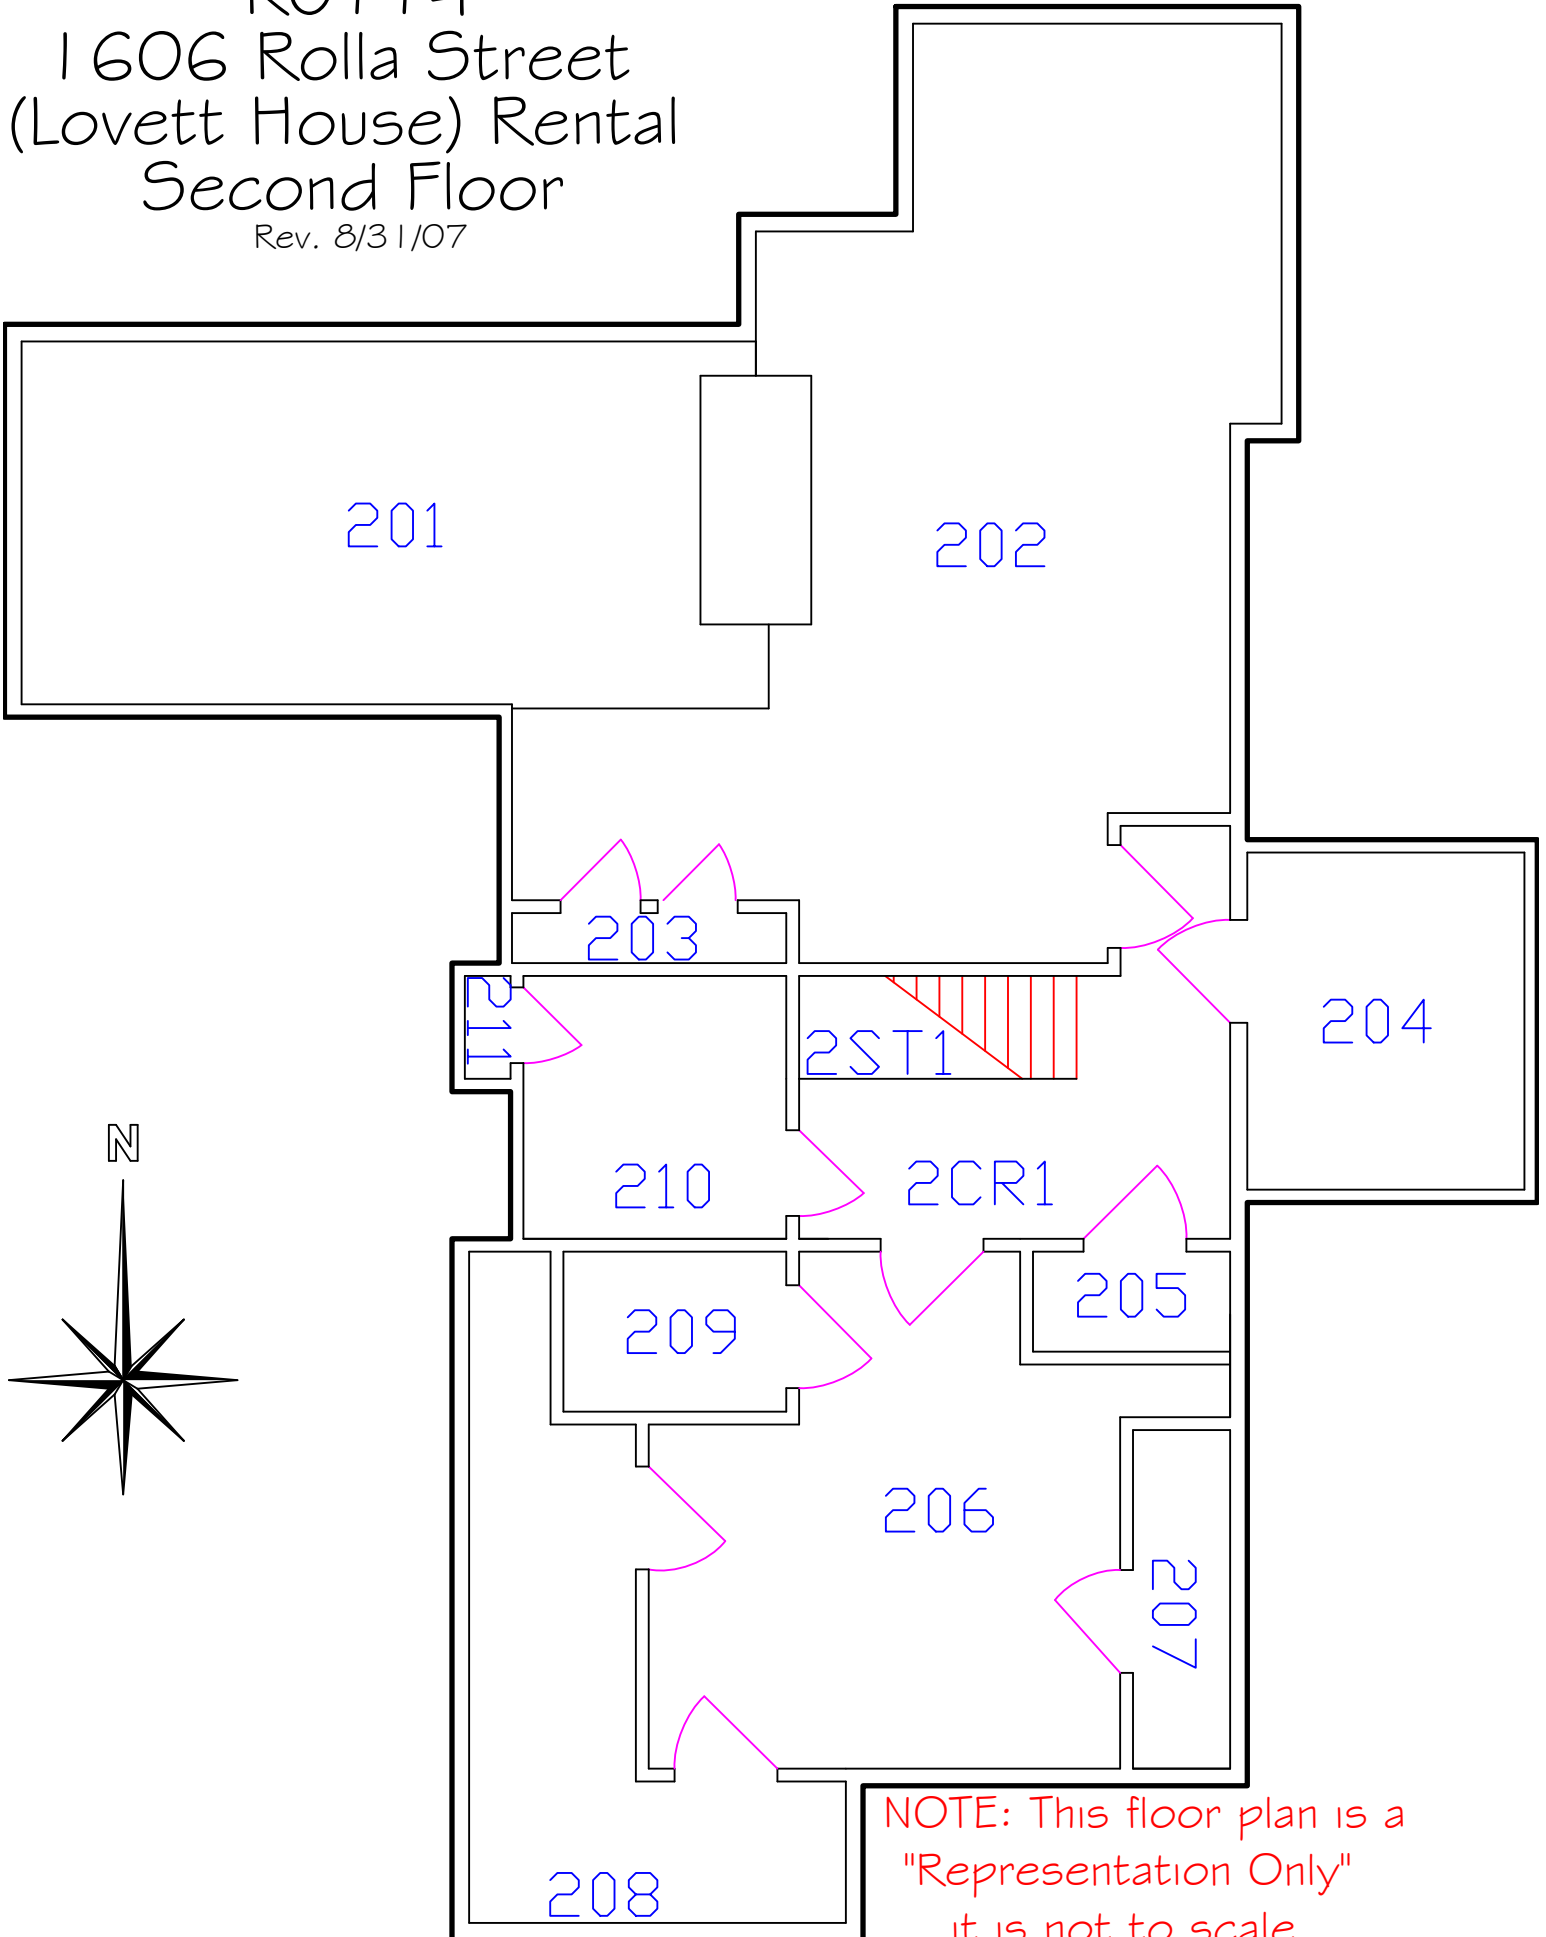

RO114
1606 Rolla Street
(Lovett House) Rental
Second Floor

Rev. 8/31/07

NOTE: This floor plan is a
"Representation Only"
it is not to scale.